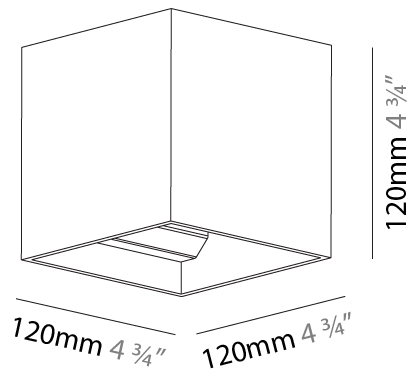

1. To build a product code in our configurator select the specify button on the base model # product page
2. To build a manual product code on this datasheet choose from the options listed below in blue font and add the suffix to the base model #

GENERAL

Series: Dice
Subseries: Dice
Brand: Prolicht
Division: Architectural
Mounting Type: Surface
Mounting Location: Wall
Subcategory: Ambient

PHYSICAL

Shape: Cube
Length (mm): 120
Length (in): 4 3/4
Height (mm): 120
Depth (mm): 120
Height (in): 4 3/4
Depth (in): 4 3/4
Light Distribution: Direct / Indirect
Weight (kg): 0.909
Weight (lbs): 2.0

Fixture Finish: [SSR / BKV / CWI / CRY / HAB / UFT / ITA / RUA / FTG / MYG / LOD / PUS / FRO / FUP / KIA / POP / BLS / SPG / MEY / GOH / GUM / CHC / COM / ABZ / JAG / OBR / MOS / ROR](#)

Fixture Material: Aluminum

ELECTRICAL

Lamp Type: LED (Zhaga Standard)
Input Wattage (W): 7.7
Total Output Wattage (W): 7
Dimming: Non-Dimmable
Driver Included: Yes
Driver Location: Integrated
Driver Type: Constant Current
Driver Class: Class 2
Input Voltage (V): 120
Constant Current (MA): 350
Upon Request: Remote: 0-10Vdc Dimming / Phase Dimming @120Vac only / Non-dimming 120/277Vac

LED

Color Temperature (°K): [2700 / 3000 / 3500 / 4000](#)
Max. Delivered Lumen (lm): 220 / 230 / 235 / 240
CRI: >90 CRI
Efficiency (%): 37
Lamp Life (hrs): 50000

OPTICAL

RATINGS AND CERTIFICATIONS

Certified By: Certified for North American Standards
IP rating: IP20