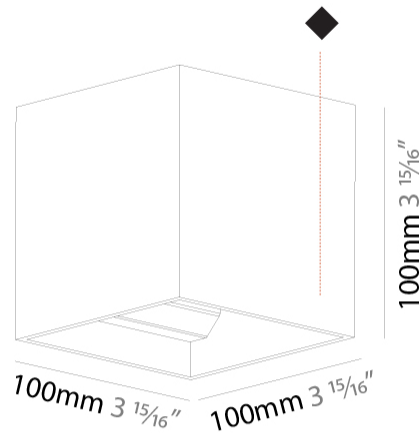

1. To build a product code in our configurator select the specify button on the base model # product page
2. To build a manual product code on this datasheet choose from the options listed below in blue font and add the suffix to the base model #

GENERAL

Series: Dice
Subseries: Dice
Brand: Prolicht
Division: Architectural
Mounting Type: Surface
Mounting Location: Wall
Subcategory: Ambient

PHYSICAL

Shape: Cube
Length (mm): 100
Length (in): 3 ¹⁵/₁₆
Height (mm): 100
Depth (mm): 100
Height (in): 3 ¹⁵/₁₆
Depth (in): 3 ¹⁵/₁₆
Light Distribution: Direct / Indirect
Weight (kg): 0.647
Weight (lbs): 1.423

Fixture Finish: SSR / BKV / CWI / CRY / HAB / UFT / ITA / RUA / FTG / MYG / LOD / PUS / FRO / FUP / KIA / POP / BLS / SPG / MEY / GOH / GUM / CHC / COM / ABZ / JAG / OBR / MOS / ROR
Fixture Material: Aluminum

ELECTRICAL

Lamp Type: LED (Zhaga Standard)
Input Wattage (W): 7.7
Total Output Wattage (W): 7
Dimming: Non-Dimmable
Driver Included: Yes
Driver Location: Integrated
Driver Type: Constant Current
Driver Class: Class 2
Input Voltage (V): 120
Constant Current (MA): 350
Upon Request: Remote: 0-10Vdc Dimming / Phase Dimming @120Vac only / Non-dimming 120/277Vac

LED

Color Temperature (°K): 2700 / 3000 / 3500 / 4000
Max. Delivered Lumen (lm): 220 / 230 / 235 / 240
CRI: >90 CRI
Lamp Life (hrs): 50000

OPTICAL

RATINGS AND CERTIFICATIONS

Certified By: Certified for North American Standards
IP rating: IP20